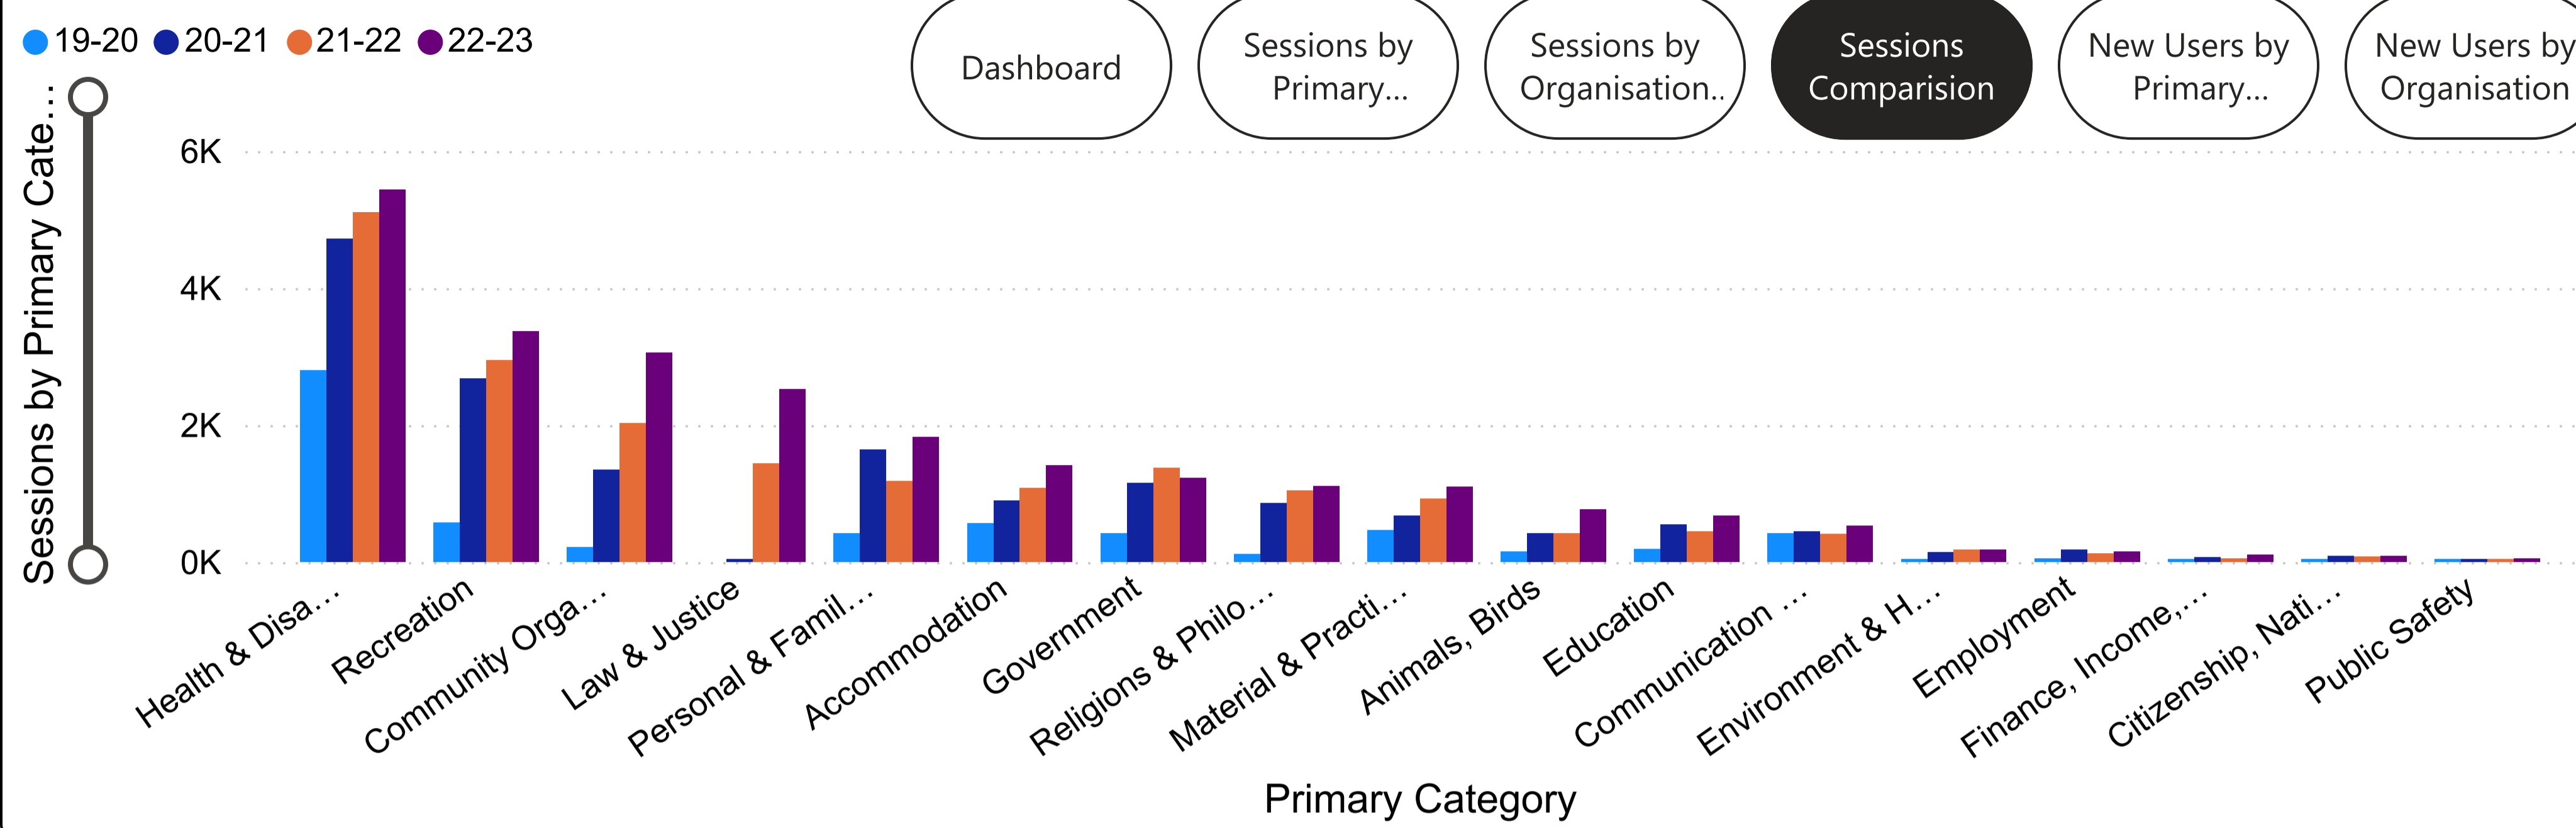

Sessions by Primary Category for Different Years

● 19-20 ● 20-21 ● 21-22 ● 22-23

 Clear all slicers

Sessions by Organisation for Different Years

● 19-20 ● 20-21 ● 21-22 ● 22-23

- Dashboard
- Sessions by Primary...
- Sessions by Organisatio...**
- Sessions Comparision
- New Users by Primary...
- New Users by Organisation

Sessions by Organisation

Organisation Names

Primary Category

- Accommodation
- Animals, Birds
- Citizenship, Nationality
- Communication & Infor...
- Community Organisatio...
- Education
- Employment
- Environment & Heritage
- Finance, Income, Busin...
- Government
- Health & Disability
- Law & Justice
- Material & Practical Needs
- Personal & Family Supp...
- Public Safety
- Recreation
- Religions & Philosophies

Sessions by Primary Category for Different Years

Dashboard

Sessions by Primary...

Sessions by Organisation..

Sessions Comparision

New Users by Primary...

New Users by Organisation

Primary Category

47K

Sessions by Organisation for Different Years

Organisation Name

All

Different Year Sessions

2019-2020	2020-2021	2021-2022	2022-2023
7281	24K	14K	17K
Sum of New Users	Sum of New Users	Sum of New Users	Sum of New Users