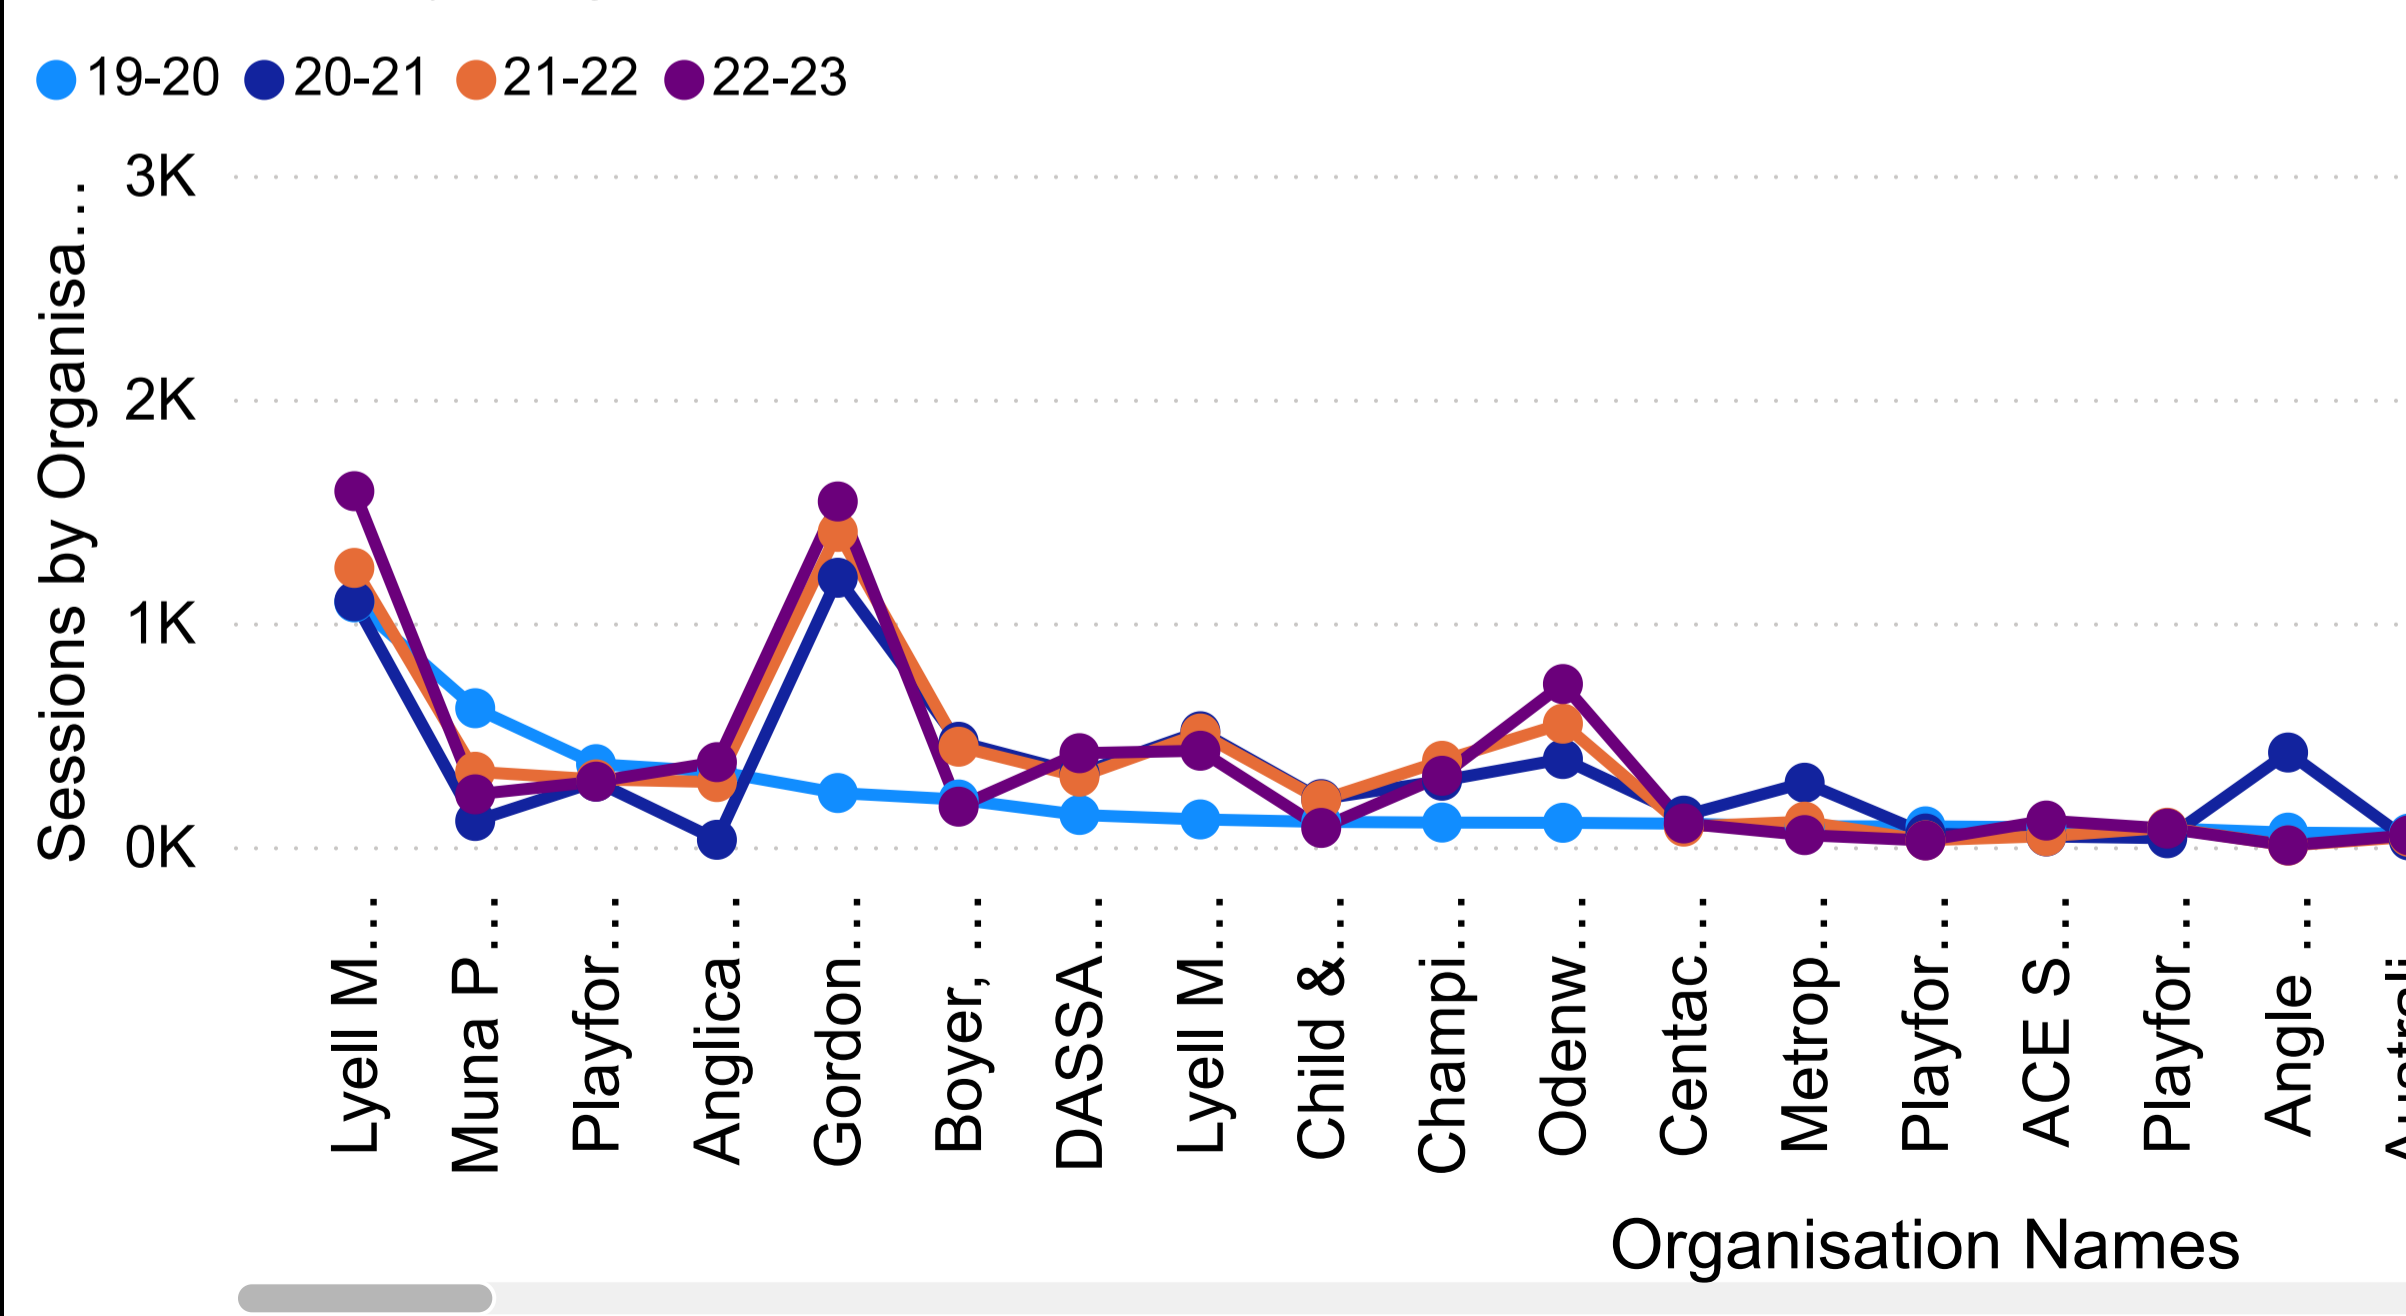

Sessions by Primary Category for Different Years

Dashboard

Sessions by Primary...

Sessions by Organisation..

Sessions Comparision

New Users by Primary...

New Users by Organisation

Primary Category

All

2019-2020 Sessions

9879

2020-2021 Sessions

32K

2021-2022 Sessions

39K

2022-2023 Sessions

47K

Sessions by Organisation for Different Years

Organisation Name

All

Different Year Sessions

2019-2020	2020-2021	2021-2022	2022-2023
7281	24K	14K	17K
Sum of New Users	Sum of New Users	Sum of New Users	Sum of New Users