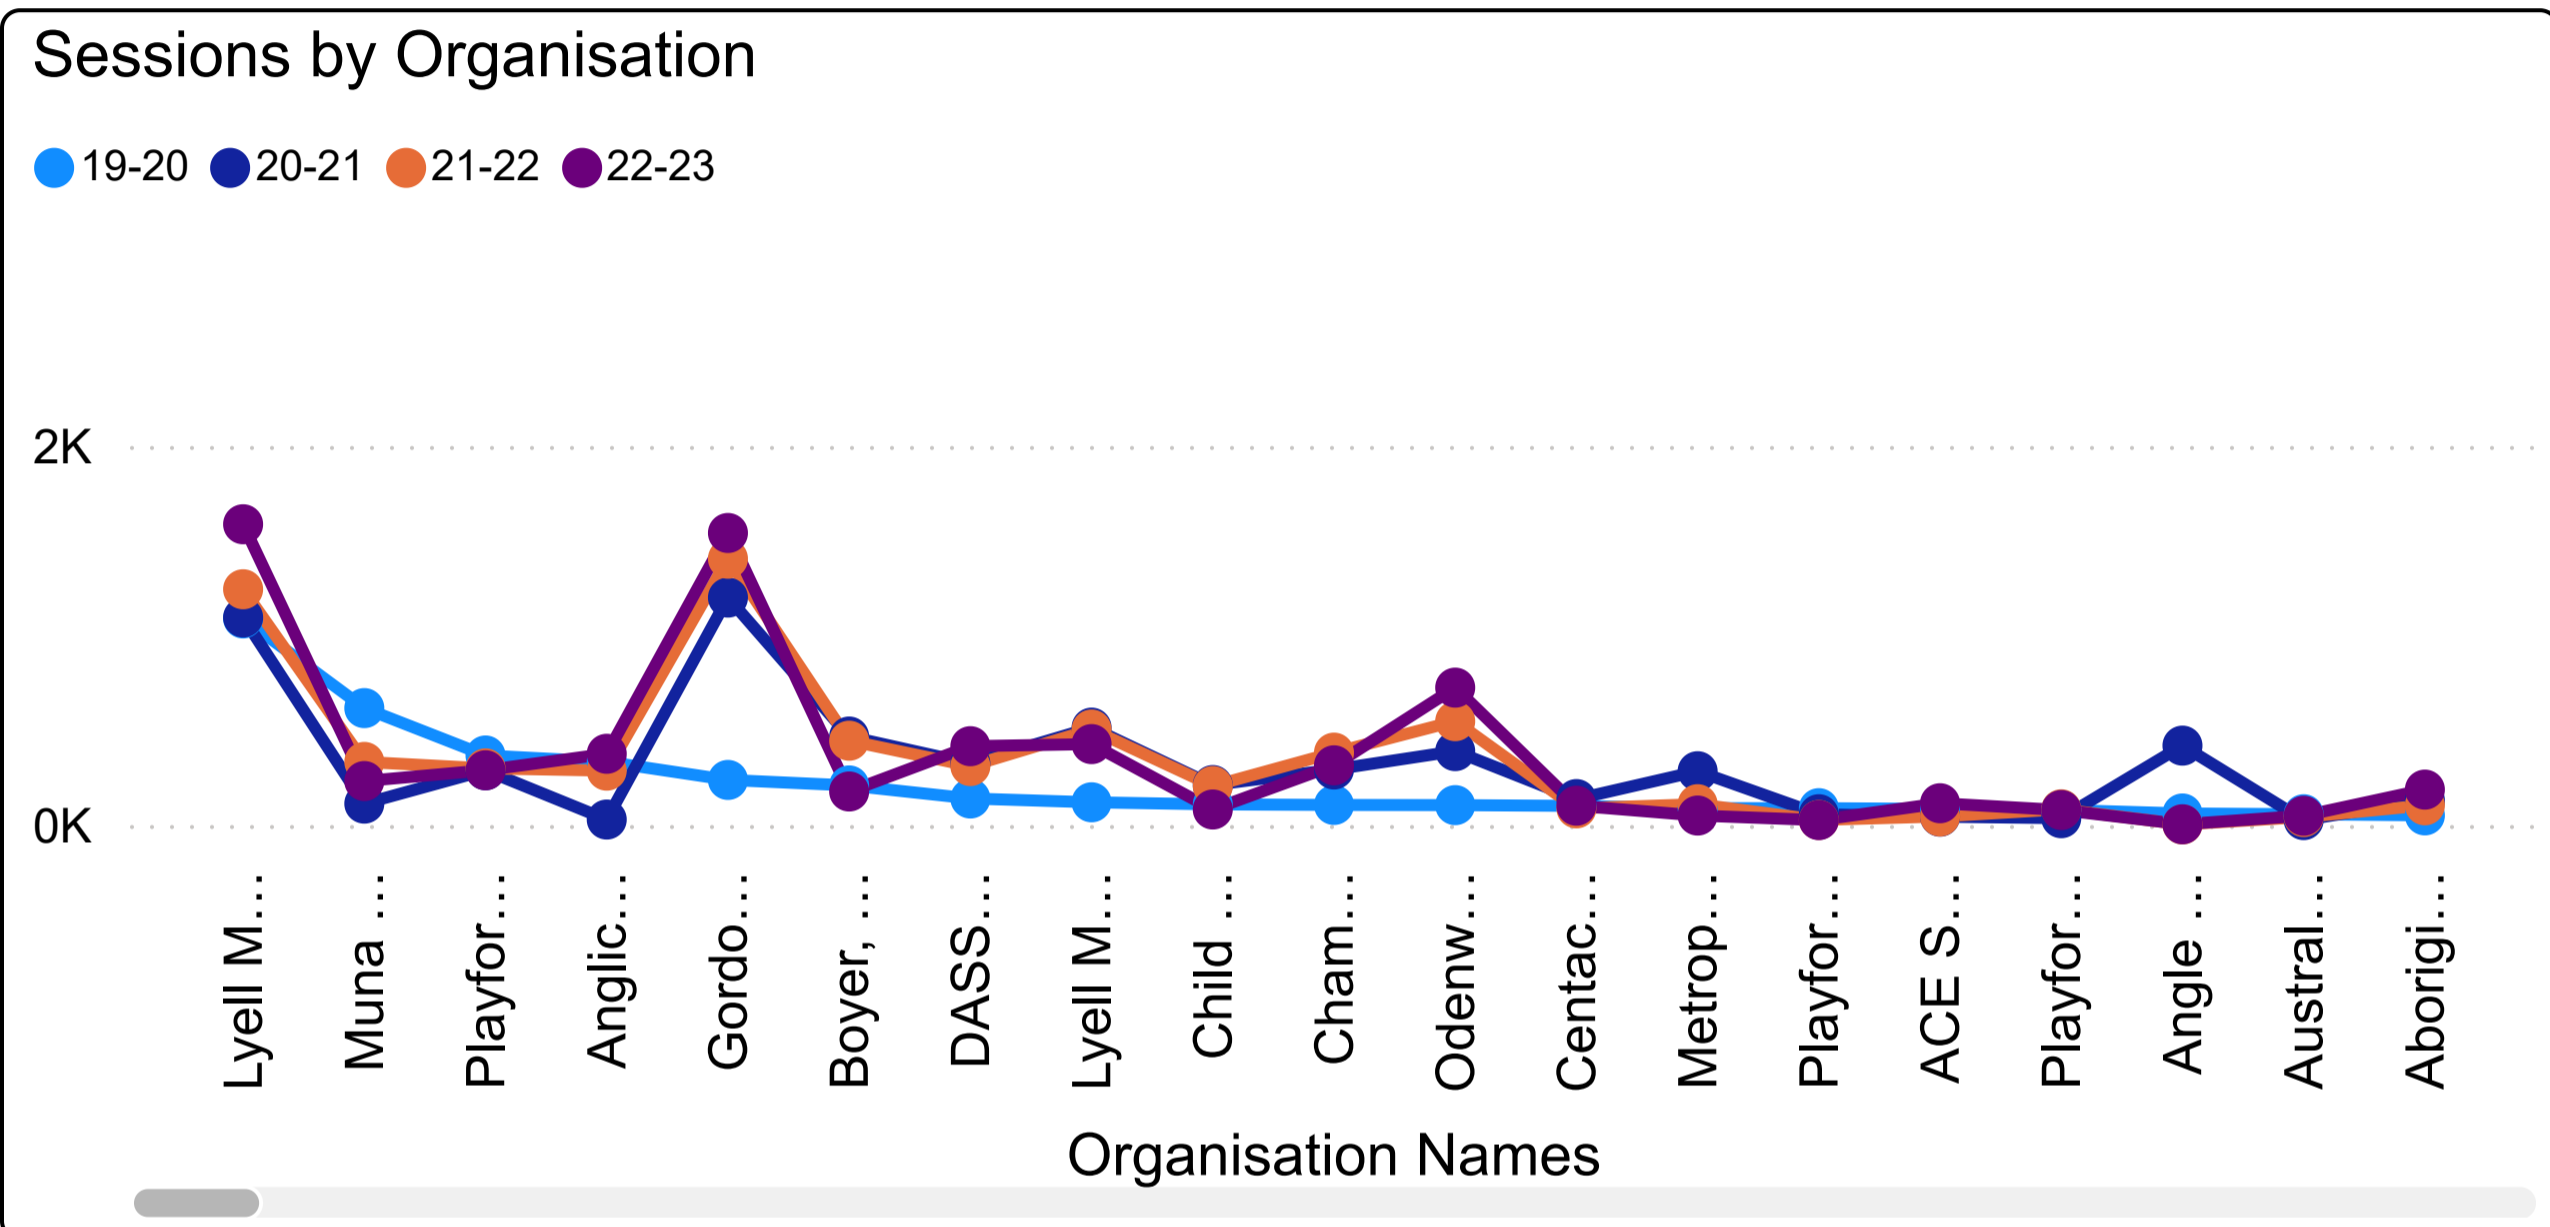

Dashboard for Sessions and New Users

Dashboard

Sessions by Primary Category...

Sessions by Organisation by...

Sessions Comparison

New Users by Primary Category

New Users by Organisation

2019-2020 Sessions 9879	2020-2021 Sessions 32K	2021-2022 Sessions 39K	2022-2023 Sessions 47K	2019-2020 New Users 344	2020-2021 New Users 24K	2021-2022 New Users 14K	2022-2023 New Users 17K	Primary Category, Organisation Name All
-----------------------------------	----------------------------------	----------------------------------	----------------------------------	-----------------------------------	-----------------------------------	-----------------------------------	-----------------------------------	--

Sessions By Primary Category for Different Years

Dashboard

Sessions by Primary Category for Different...

Sessions by Organisation by Different Years

Sessions Comparision

New Users by Primary Category

New Users by Organisation

47K

Sessions by Organisation for Different Years

Organisation Name

All

Different Year Sessions

2019-2020	2020-2021	2021-2022	2022-2023
7281	24K	14K	17K
Sum of New Users	Sum of New Users	Sum of New Users	Sum of New Users