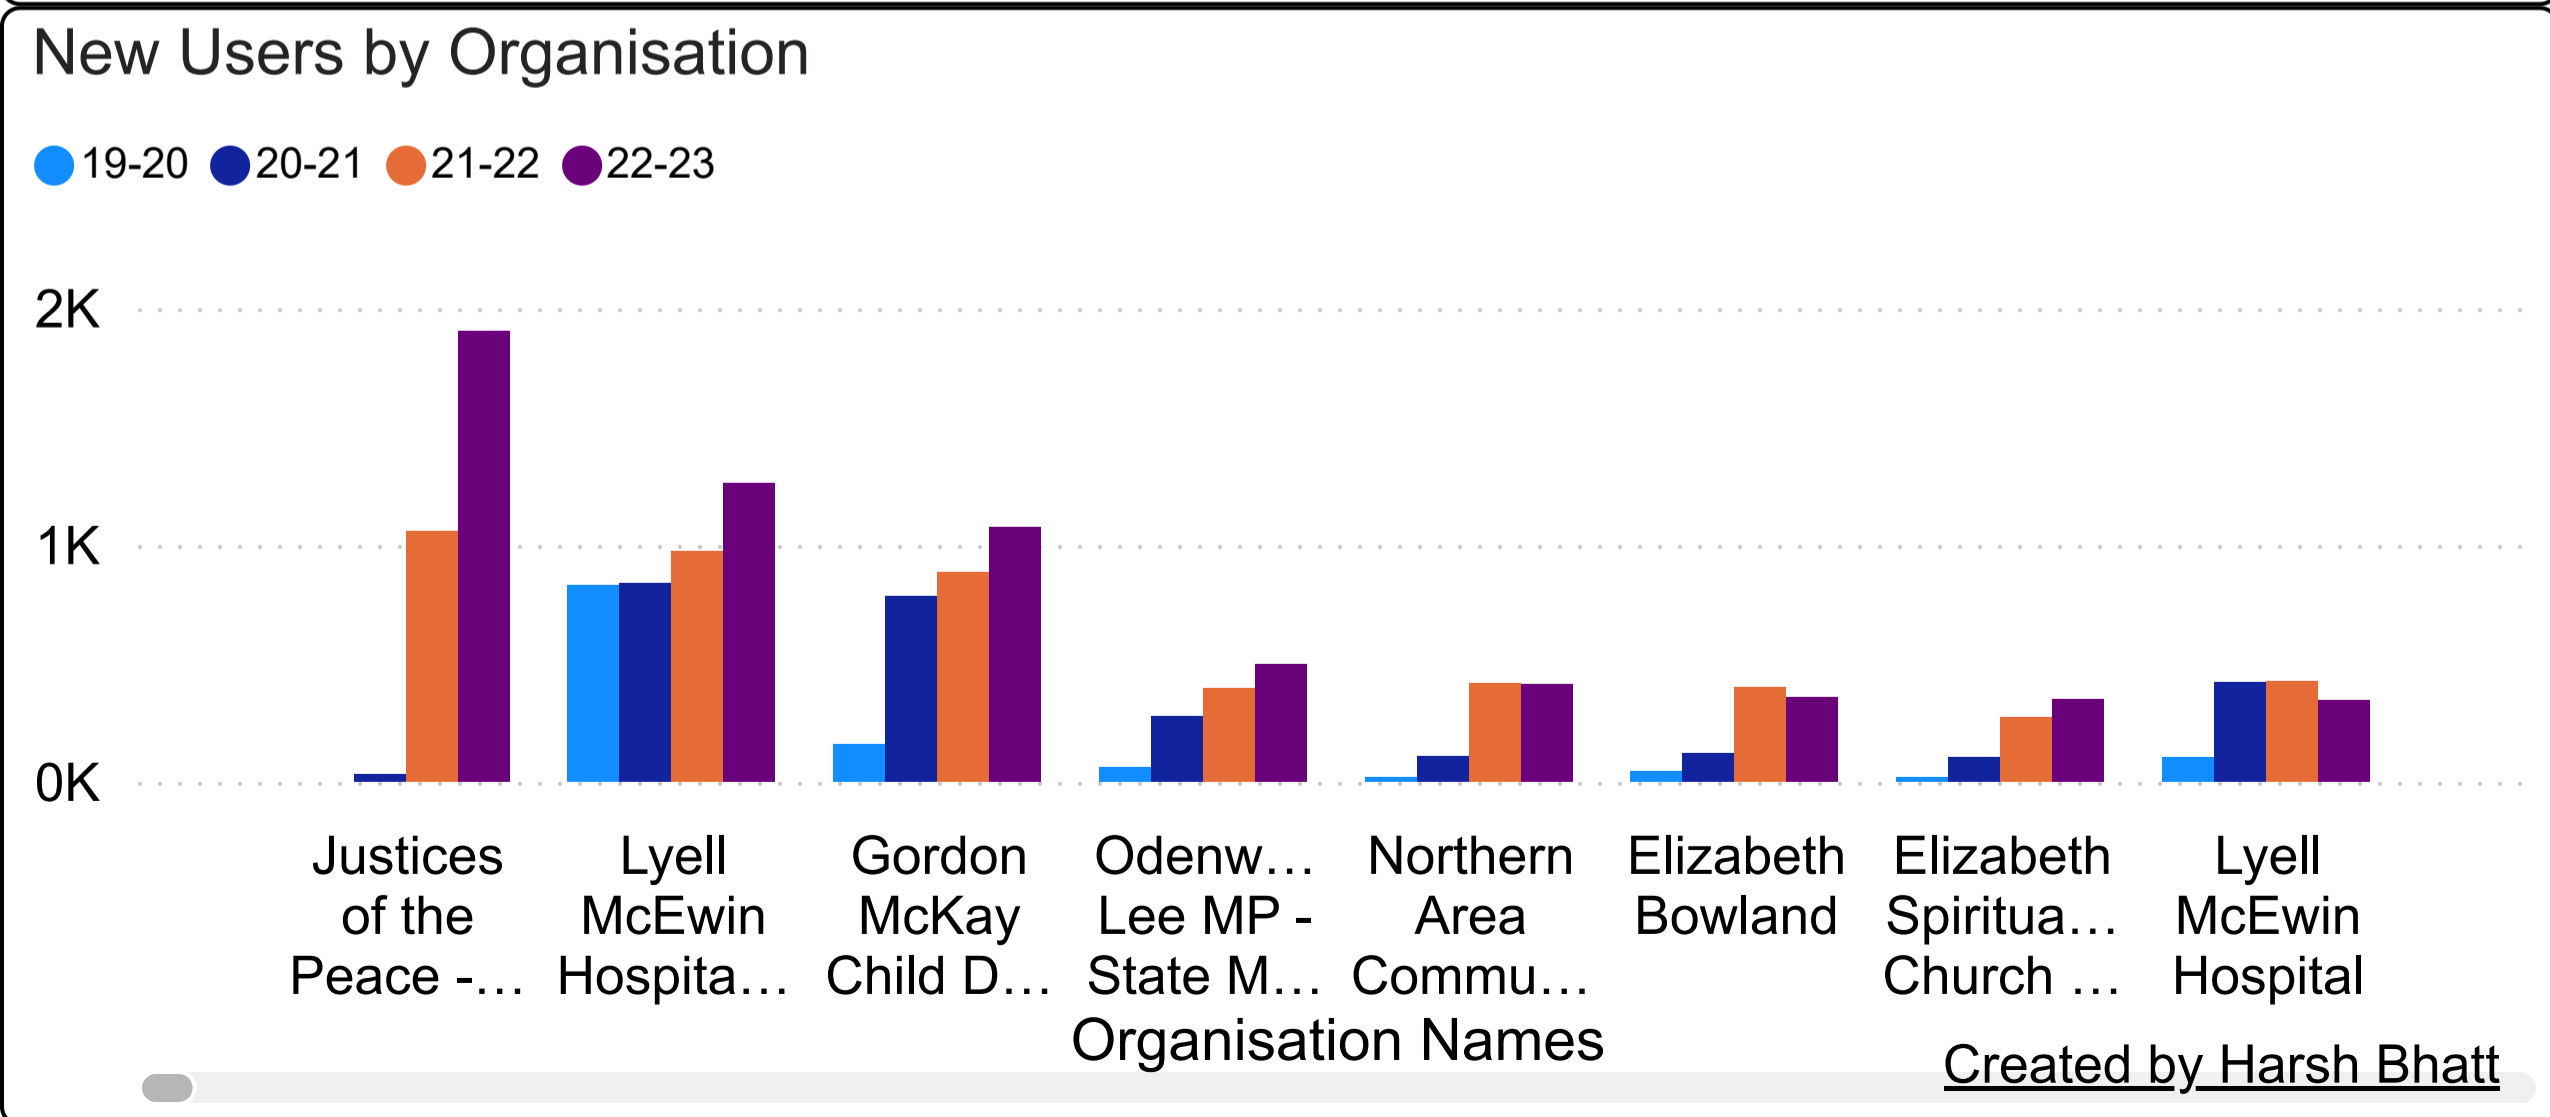

Dashboard for Sessions and New Users

Dashboard

Sessions by Primary Category...

Sessions by Organisation by...

Sessions Comparison

New Users by Primary Category

New Users by Organisation

2019-2020 Sessions 9879	2020-2021 Sessions 32K	2021-2022 Sessions 39K	2022-2023 Sessions 47K	2019-2020 New Users 344	2020-2021 New Users 24K	2021-2022 New Users 14K	2022-2023 New Users 17K	Primary Category, Organisation Name All
-----------------------------------	----------------------------------	----------------------------------	----------------------------------	-----------------------------------	-----------------------------------	-----------------------------------	-----------------------------------	--

Sessions By Primary Category for Different Years

Dashboard

Sessions by Primary Category for Different...

Sessions by Organisation by Different Years

Sessions Comparision

New Users by Primary Category

New Users by Organisation