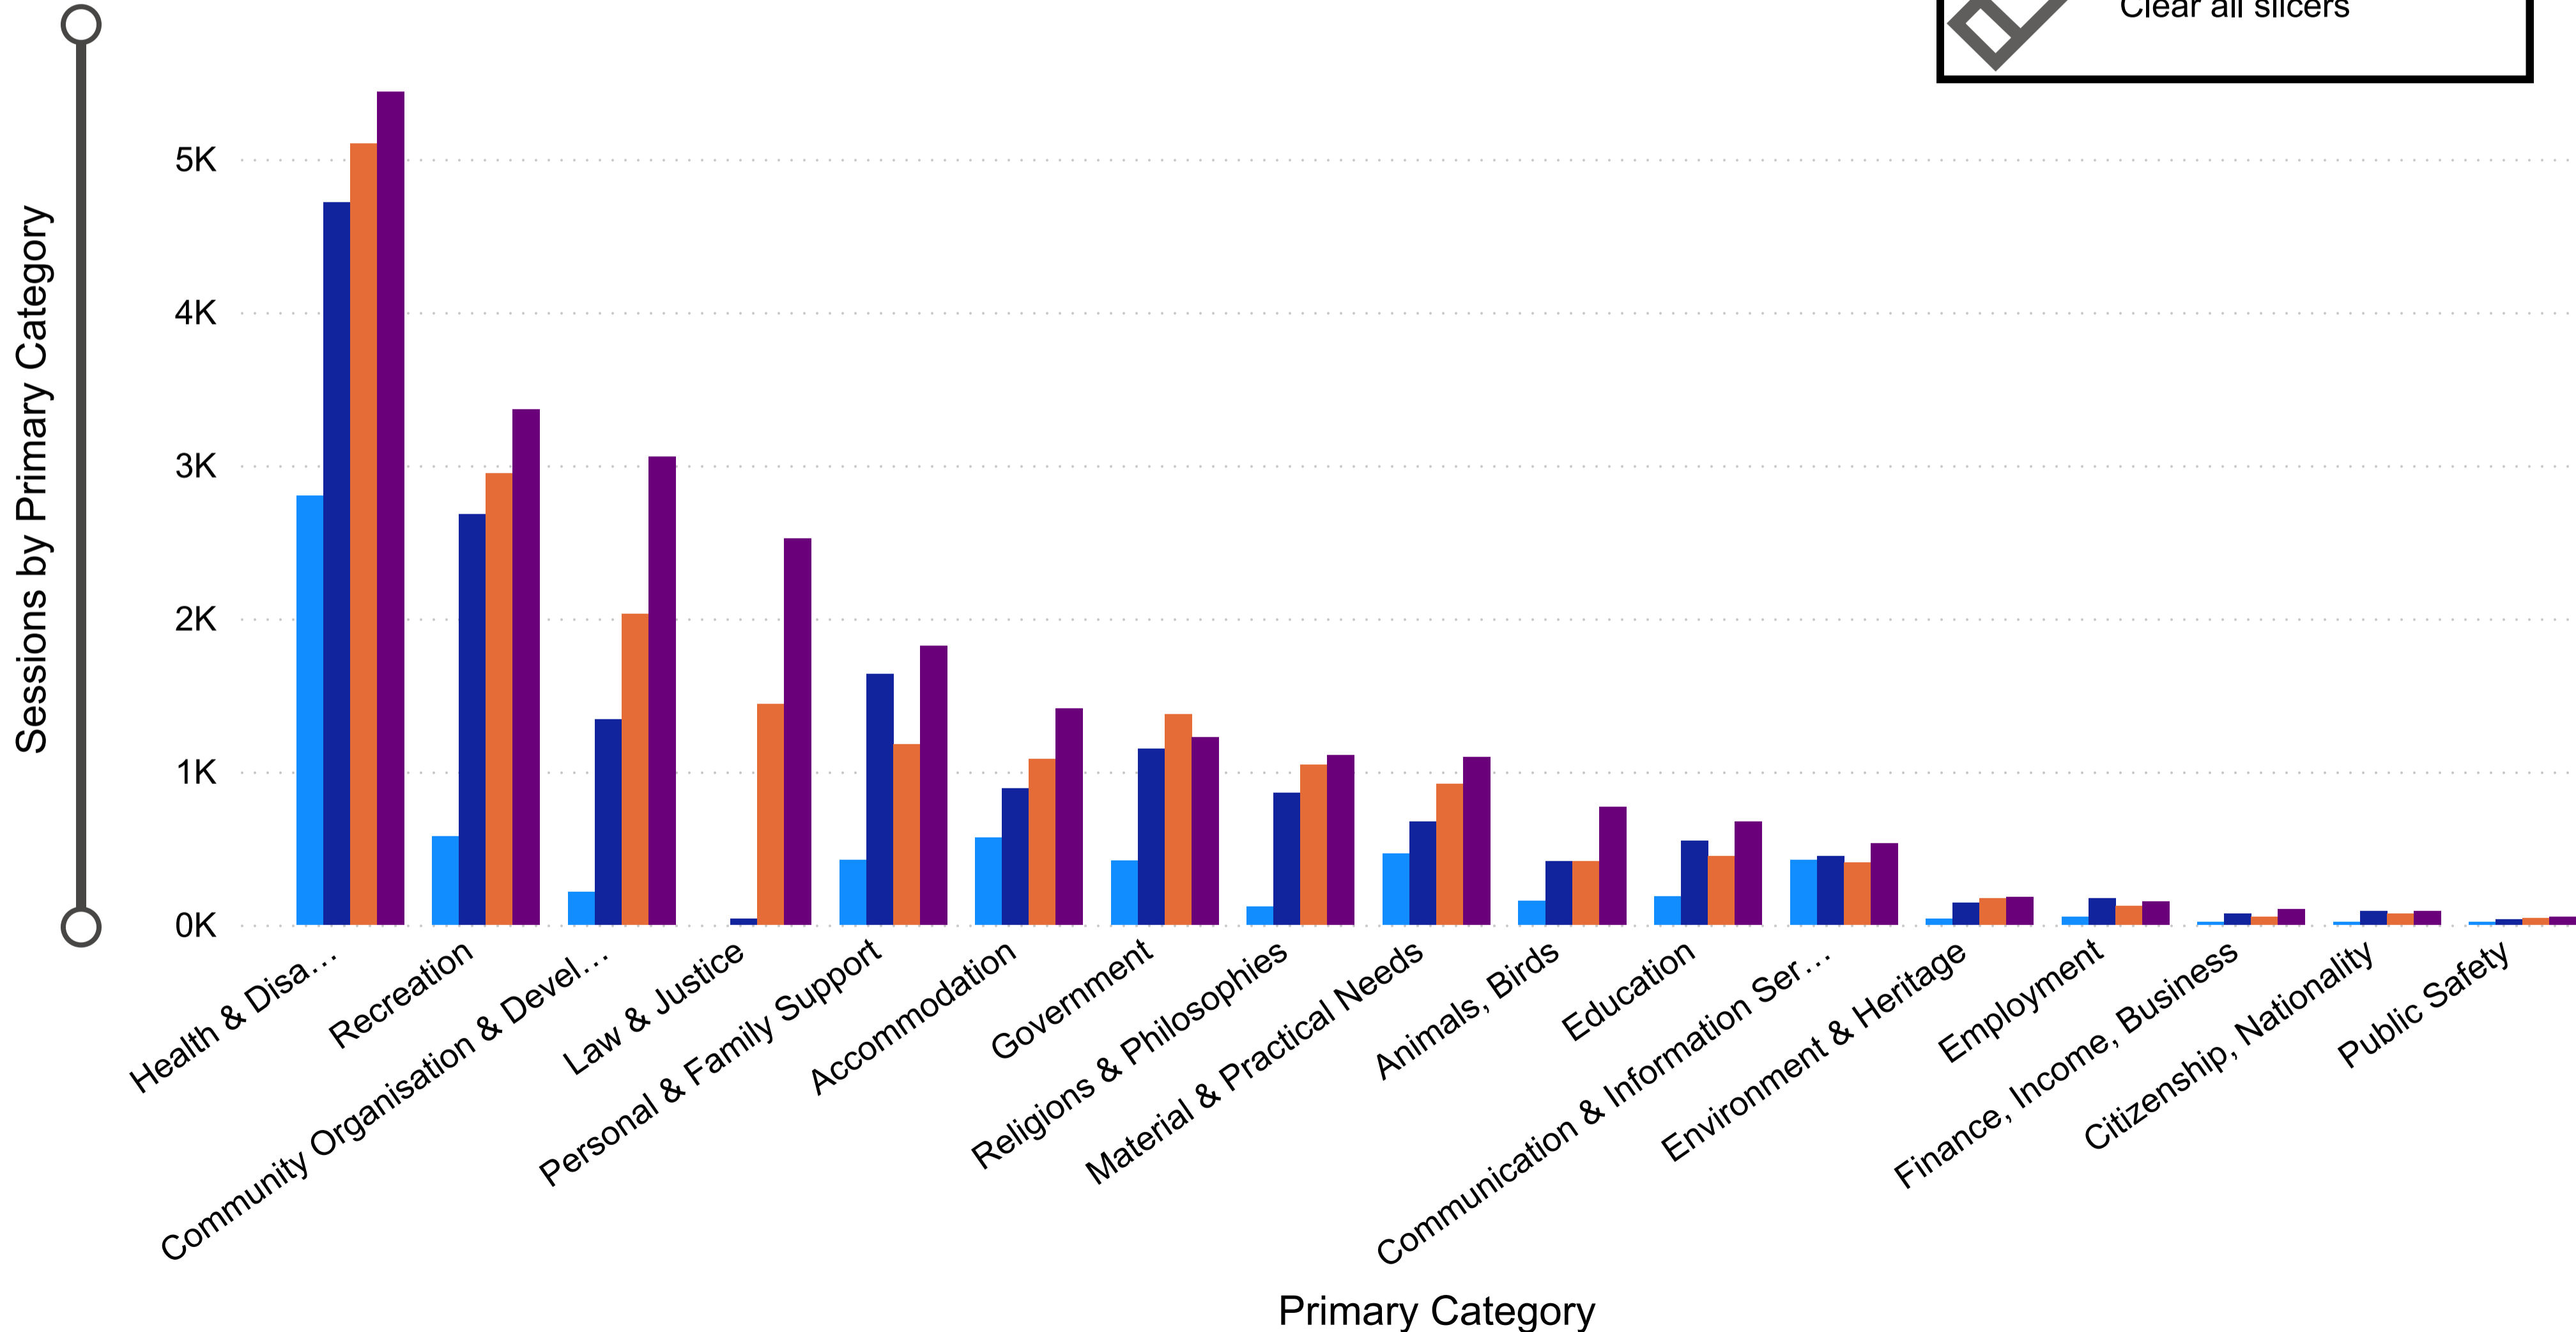

Sessions By Primary Category for Different Years

Dashboard

Sessions by Primary Category for Different...

Sessions by Organisation by Different Years

Sessions Comparision

New Users by Primary Category

New Users by Organisation

Primary Category

- ☐ Accommodation
- ☐ Animals, Birds
- ☐ Citizenship, Nationality
- ☐ Communication & Info...
- ☐ Community Organisati...
- ☐ Education
- ☐ Employment
- ☐ Environment & Heritage
- ☐ Finance, Income, Busi...
- ☐ Government
- ☐ Health & Disability
- ☐ Law & Justice
- ☐ Material & Practical N...
- ☐ Personal & Family Su...
- ☐ Public Safety
- ☐ Recreation
- ☐ Religions & Philosophies

Sessions by Primary Category for Different Years

● 19-20 ● 20-21 ● 21-22 ● 22-23

Clear all slicers