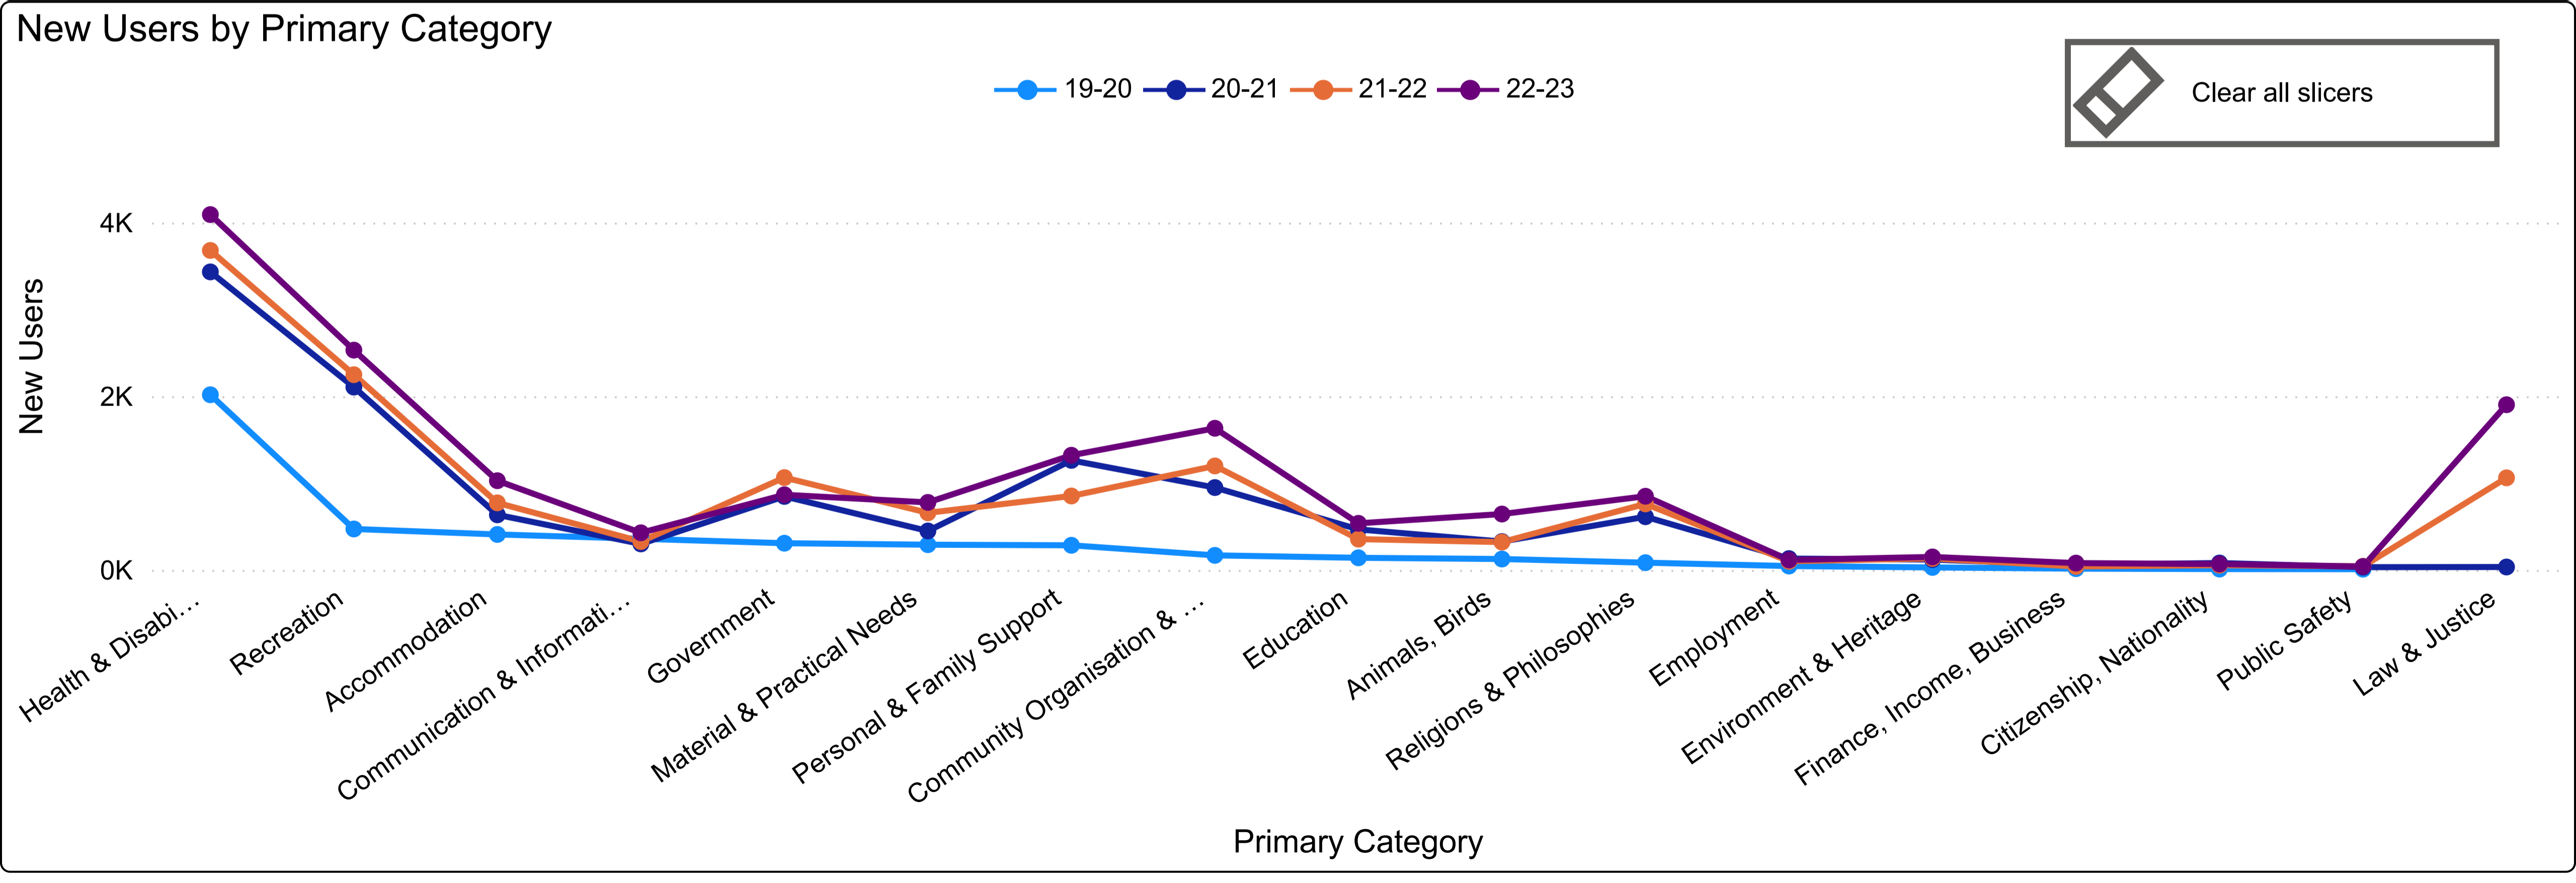

47K

Sessions by Organisation for Different Years

Organisation Name

All

Different Year Sessions

2019-2020	2020-2021	2021-2022	2022-2023
7281	24K	14K	17K
Sum of New Users	Sum of New Users	Sum of New Users	Sum of New Users

New Users by Primary Category

Dashboard

Sessions by Primary...

Sessions by Organisatio...

Sessions Comparision

New Users by Primary...

New Users by Organisation

Primary Category

New Users by Organisation

Dashboard

Sessions by Primary Category for...

Sessions by Organisation by...

Sessions Comparison

New Users by Primary Category

New Users by Organisation

Organisation Name