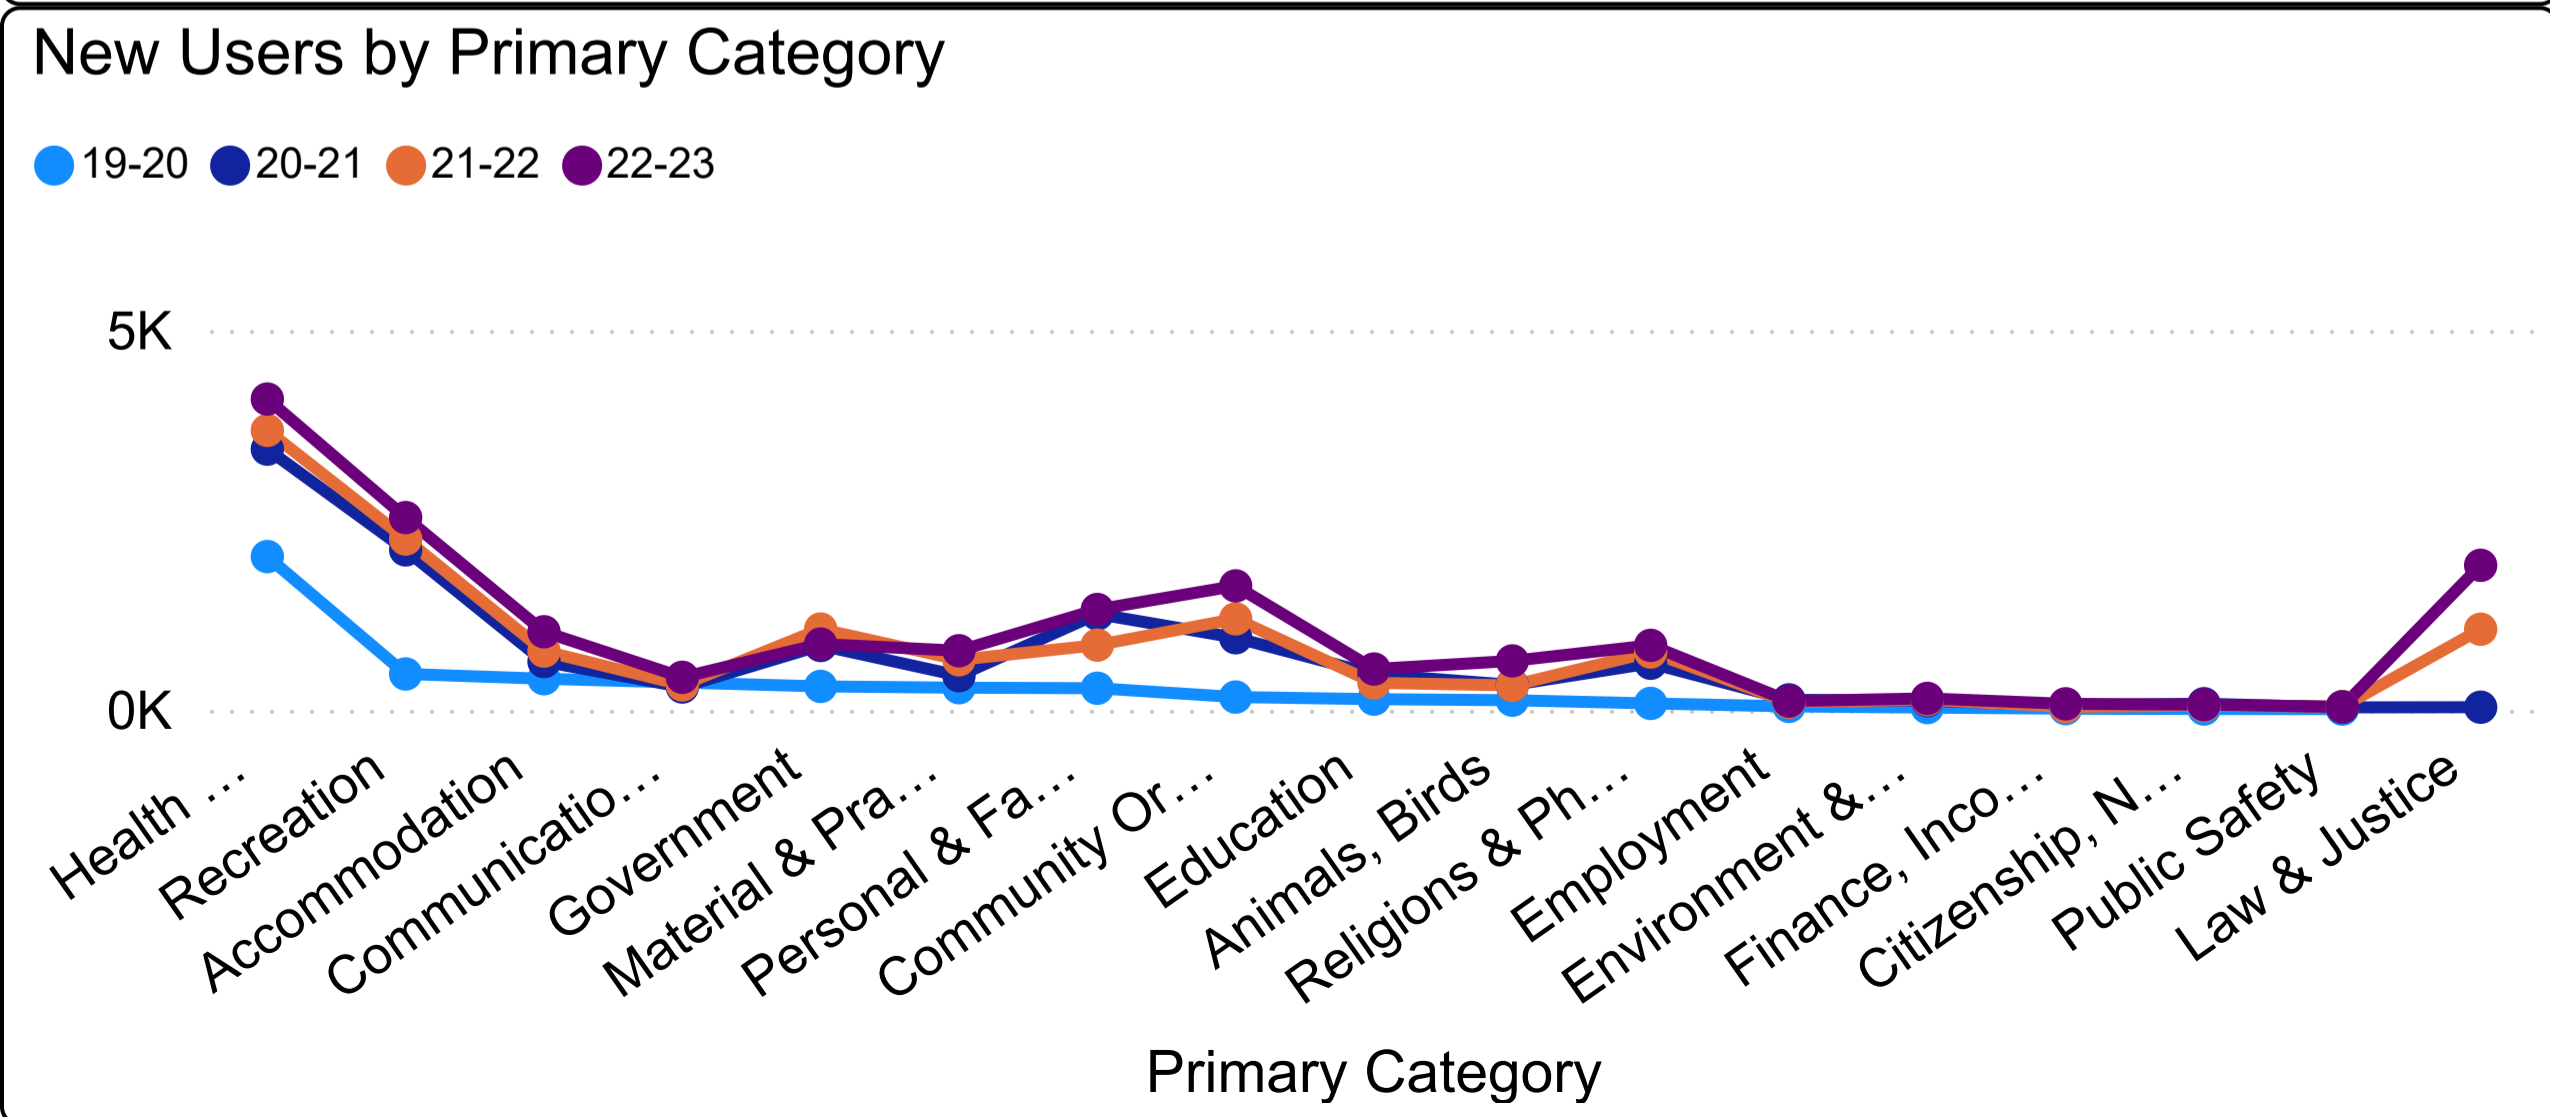

Dashboard for Sessions and New Users

Dashboard

Sessions by Primary Category...

Sessions by Organisation by...

Sessions Comparison

New Users by Primary Category

New Users by Organisation

2019-2020 Sessions 9879	2020-2021 Sessions 32K	2021-2022 Sessions 39K	2022-2023 Sessions 47K	2019-2020 New Users 344	2020-2021 New Users 24K	2021-2022 New Users 14K	2022-2023 New Users 17K	Primary Category, Organisation Name All
-----------------------------------	----------------------------------	----------------------------------	----------------------------------	-----------------------------------	-----------------------------------	-----------------------------------	-----------------------------------	--

Sessions By Primary Category for Different Years

Dashboard

Sessions by Primary Category for Different...

Sessions by Organisation by Different Years

Sessions Comparision

New Users by Primary Category

New Users by Organisation

Sessions by Primary Category for Different Years

● 19-20 ● 20-21 ● 21-22 ● 22-23

 Clear all slicers

Sessions by Organisation for Different Years

● 19-20 ● 20-21 ● 21-22 ● 22-23

- Dashboard
- Sessions by Primary...
- Sessions by Organisatio...**
- Sessions Comparision
- New Users by Primary...
- New Users by Organisation

47K

Sessions by Organisation for Different Years

Organisation Name

All

Different Year Sessions

2019-2020	2020-2021	2021-2022	2022-2023
7281	24K	14K	17K
Sum of New Users	Sum of New Users	Sum of New Users	Sum of New Users