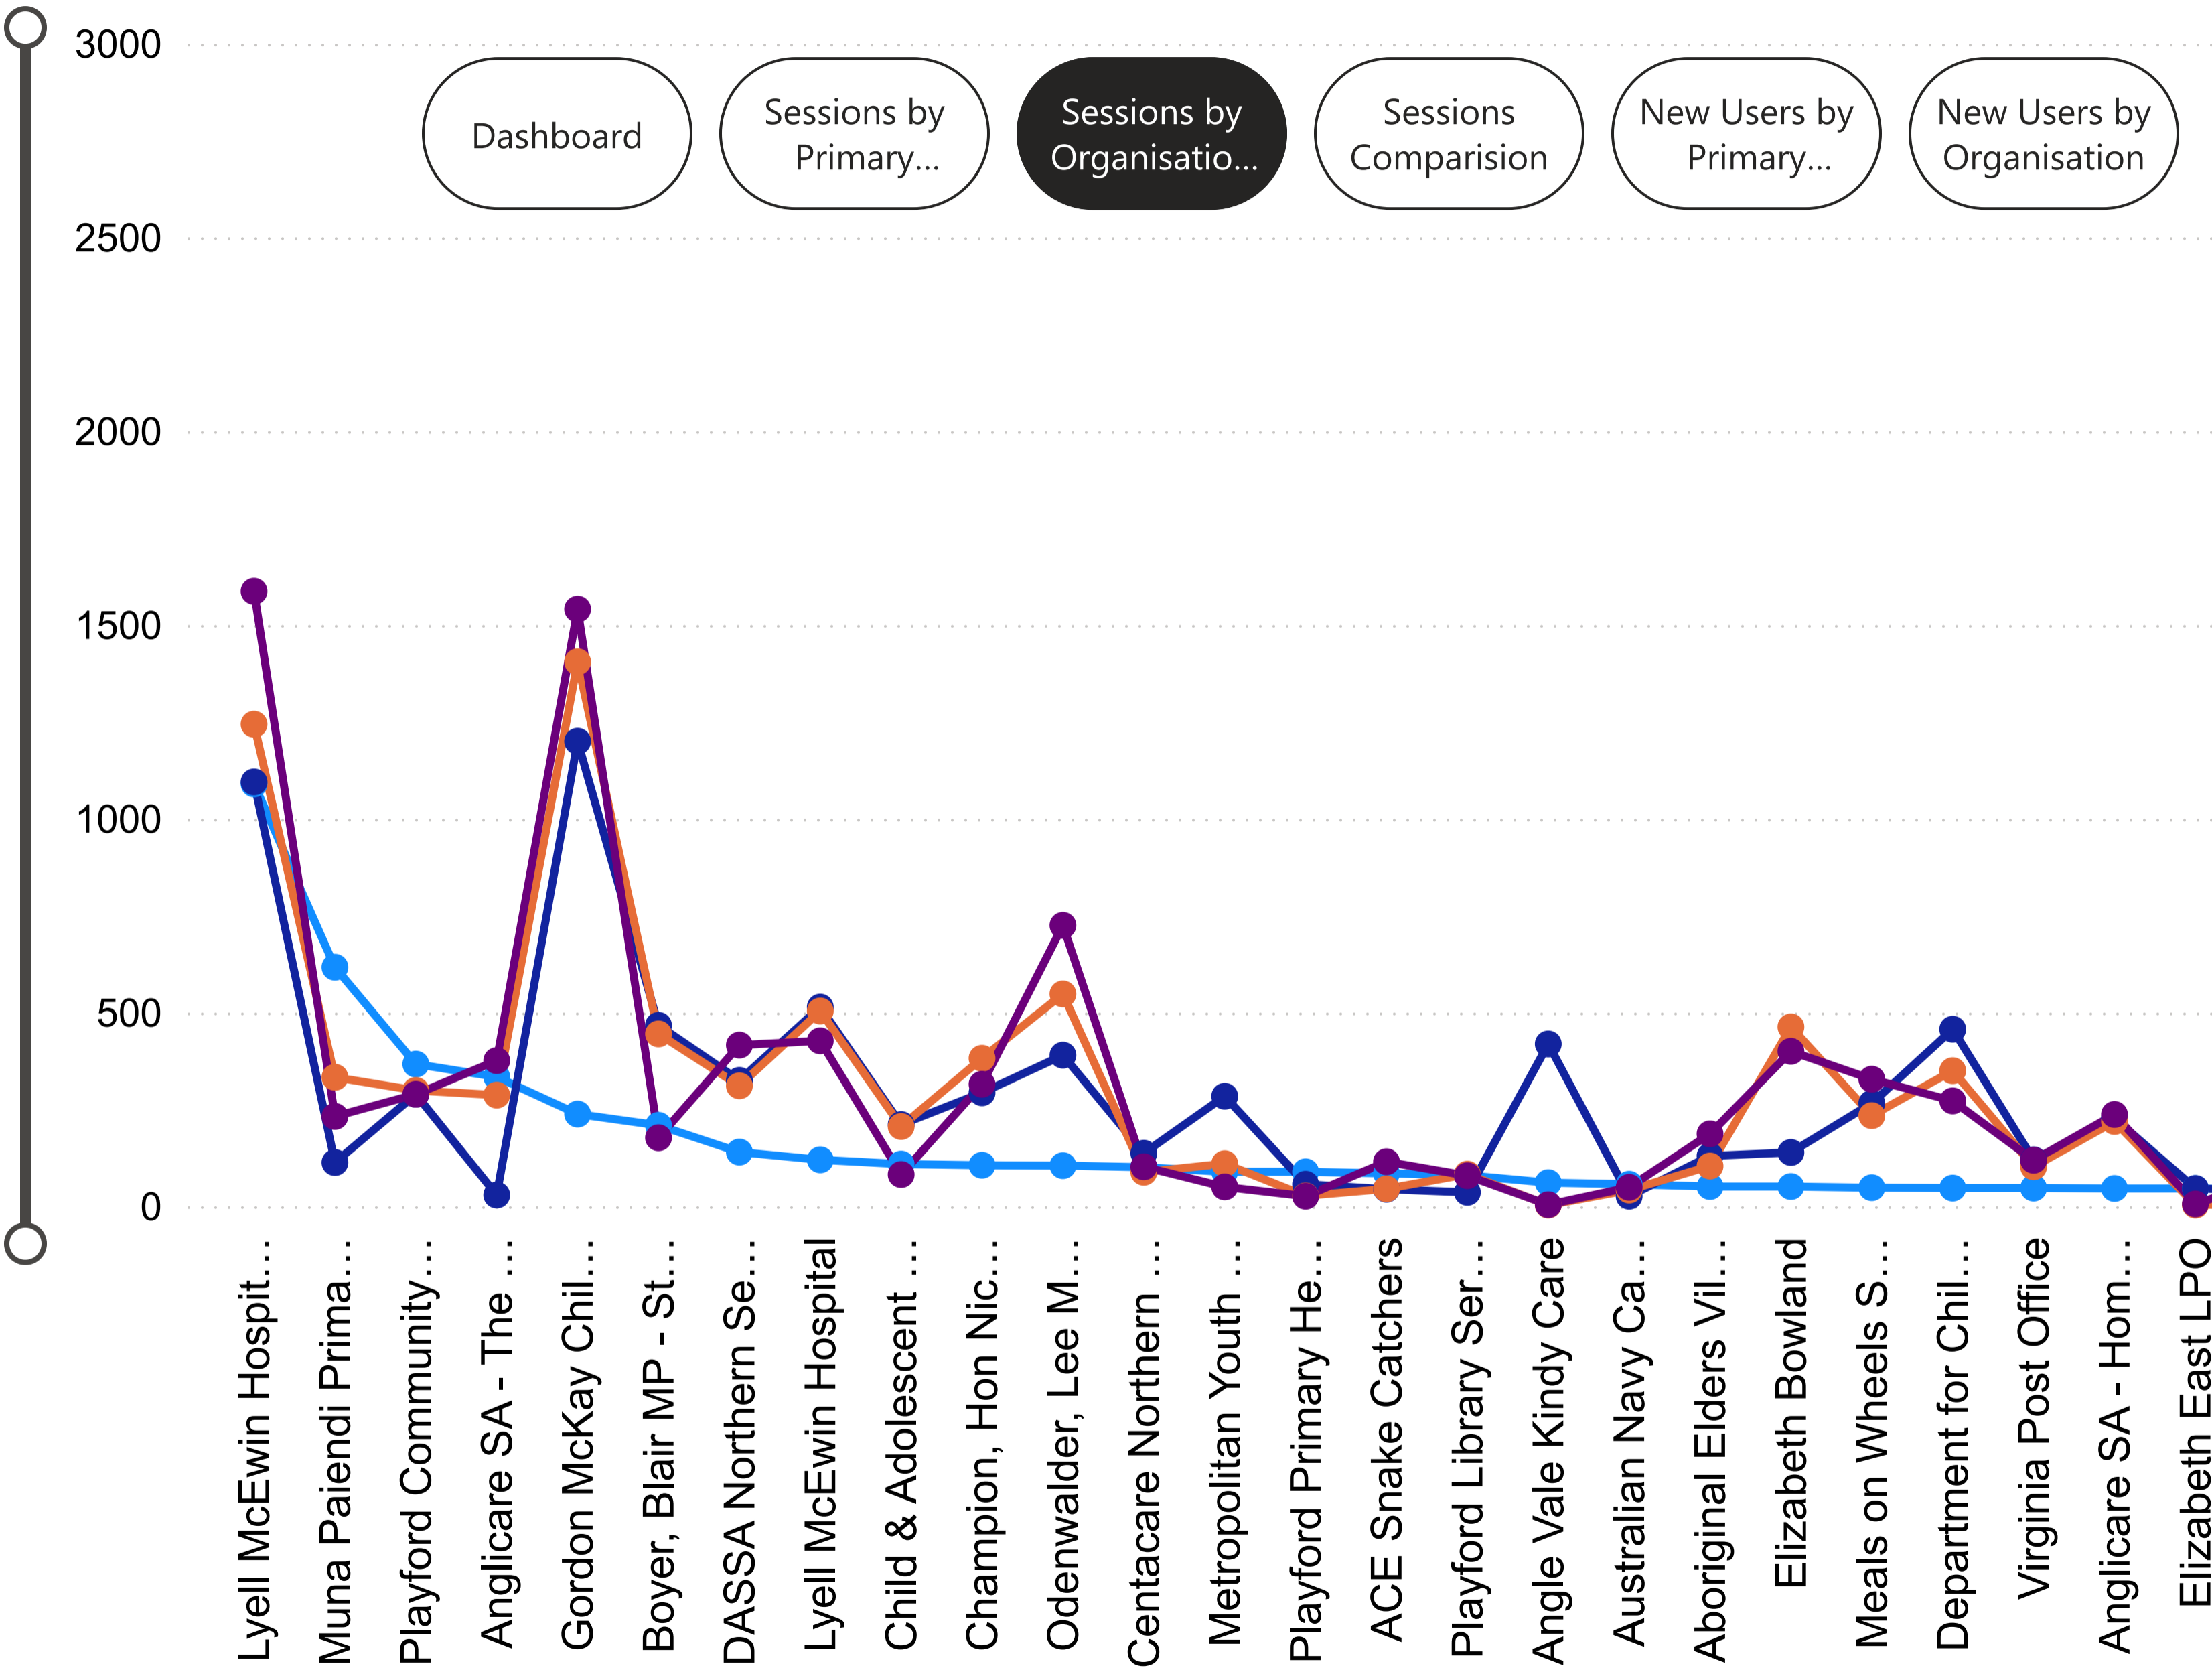

Sessions by Organisation for Different Years

● 19-20 ● 20-21 ● 21-22 ● 22-23

- Dashboard
- Sessions by Primary...
- **Sessions by Organisatio...**
- Sessions Comparision
- New Users by Primary...
- New Users by Organisation

2019-2020 Sessions

9879

2020-2021 Sessions

32K

2021-2022 Sessions

39K

2022-2023 Sessions

47K

Sessions by Organisation

Organisation Names

Primary Category

- Accommodation
- Animals, Birds
- Citizenship, Nationality
- Communication & Infor...
- Community Organisatio...
- Education
- Employment
- Environment & Heritage
- Finance, Income, Busin...
- Government
- Health & Disability
- Law & Justice
- Material & Practical Needs
- Personal & Family Supp...
- Public Safety
- Recreation
- Religions & Philosophies