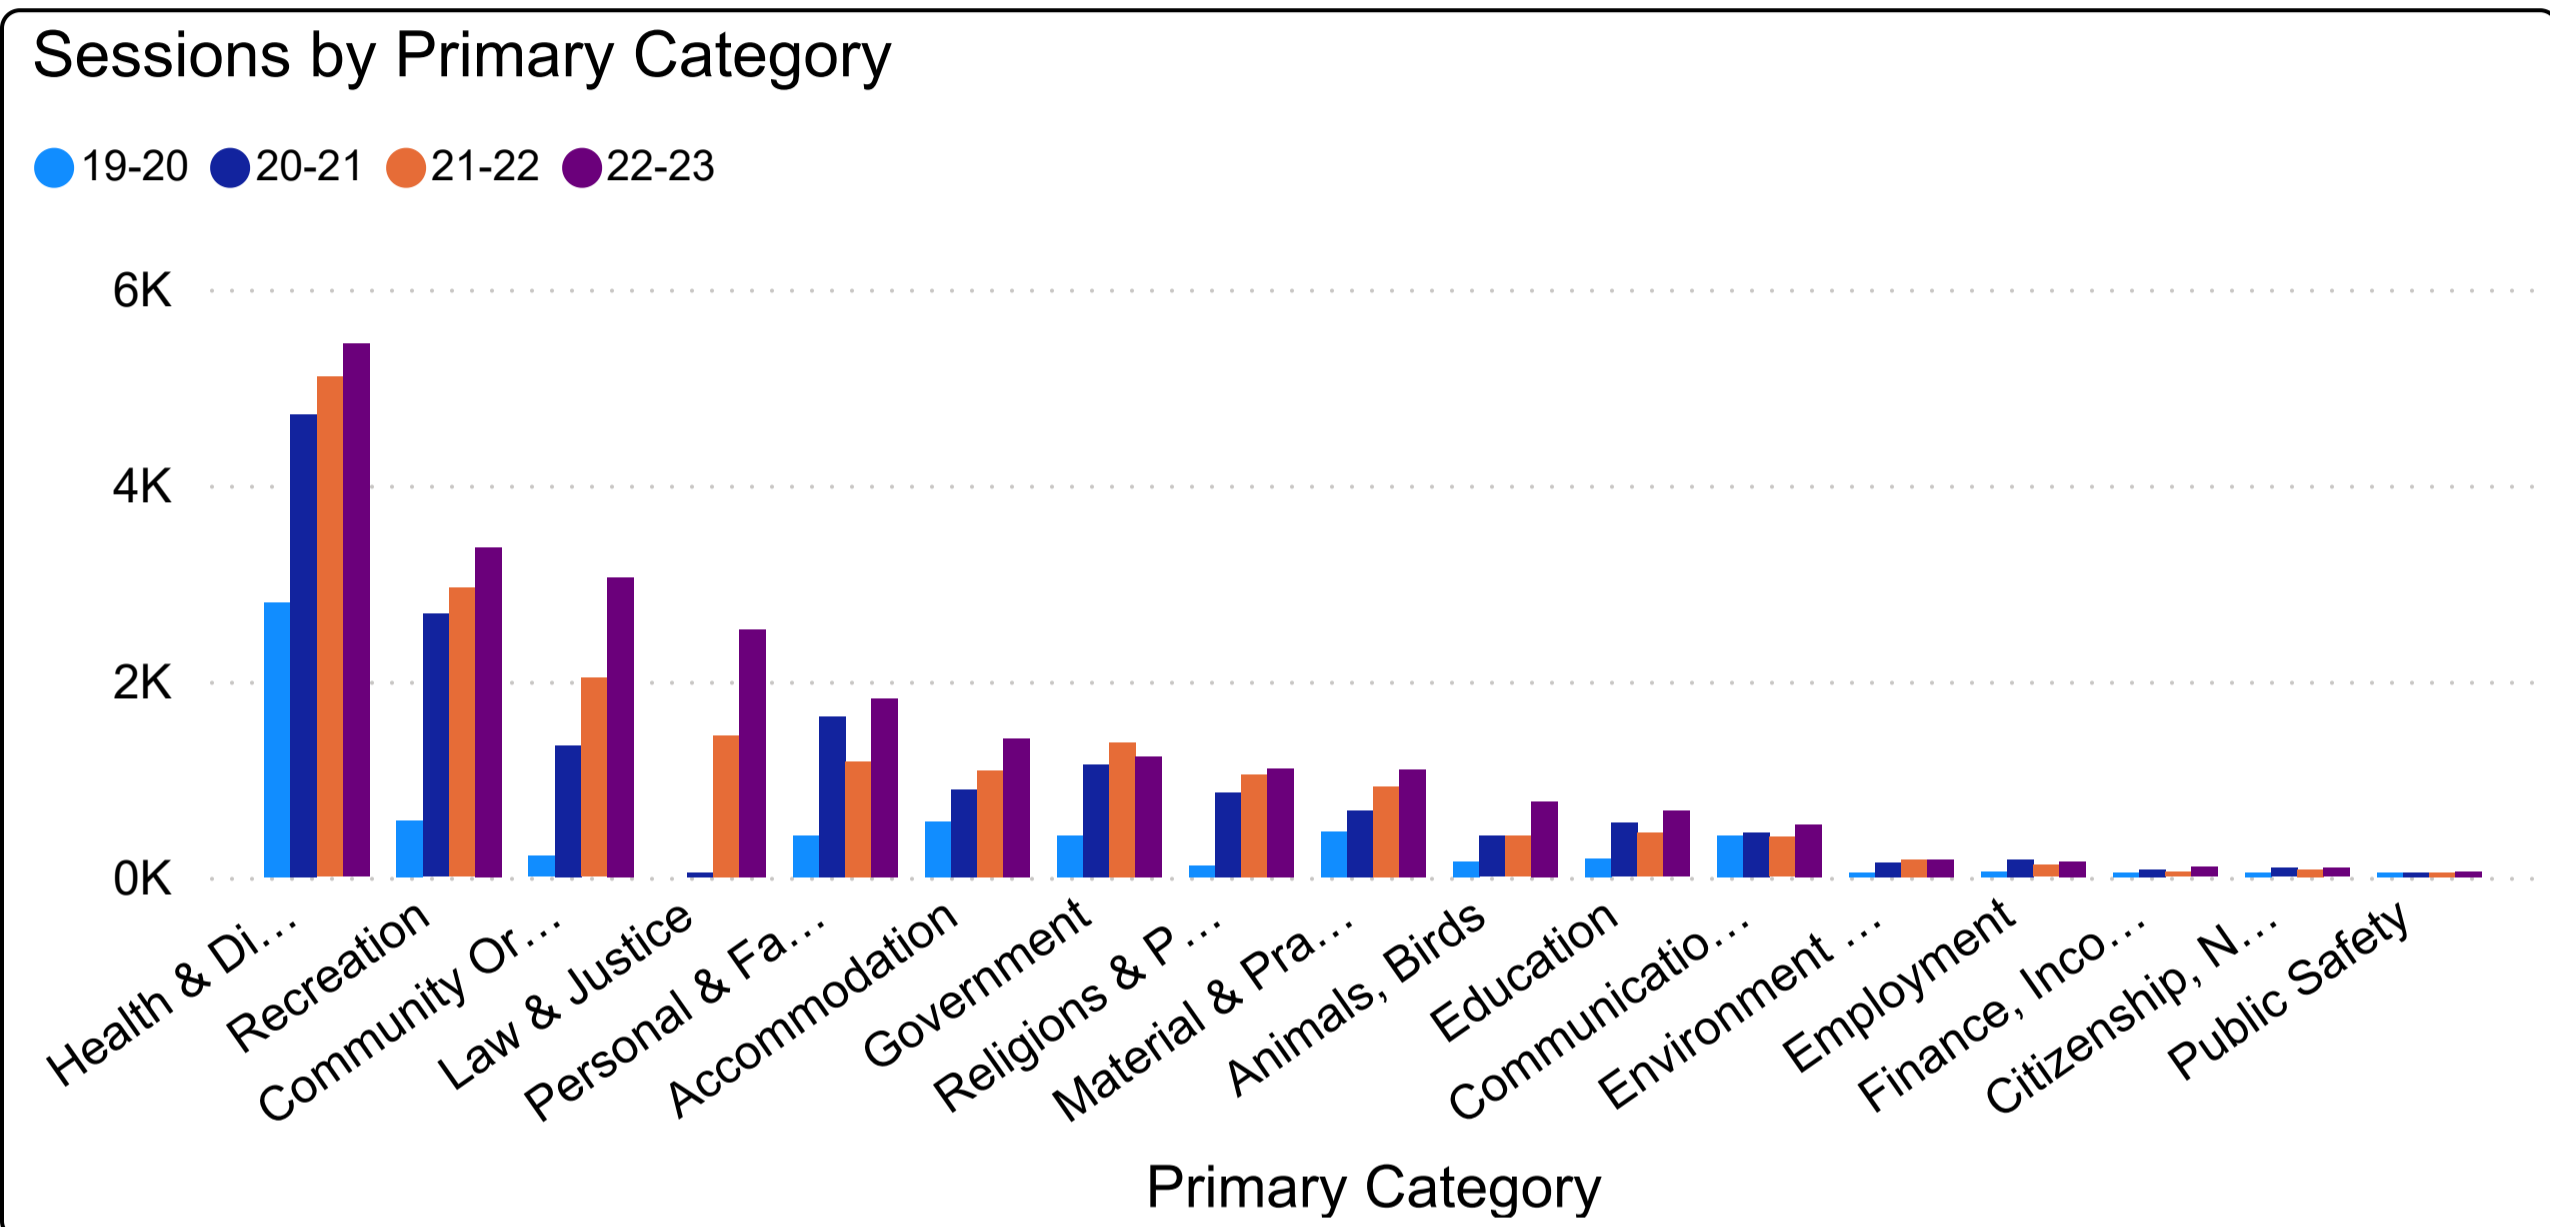

Dashboard for Sessions and New Users

Dashboard

Sessions by Primary Category...

Sessions by Organisation by...

Sessions Comparison

New Users by Primary Category

New Users by Organisation

2019-2020 Sessions 9879	2020-2021 Sessions 32K	2021-2022 Sessions 39K	2022-2023 Sessions 47K	2019-2020 New Users 344	2020-2021 New Users 24K	2021-2022 New Users 14K	2022-2023 New Users 17K	Primary Category, Organisation Name All
-----------------------------------	----------------------------------	----------------------------------	----------------------------------	-----------------------------------	-----------------------------------	-----------------------------------	-----------------------------------	--

Sessions By Primary Category for Different Years

Dashboard

Sessions by Primary Category for Different...

Sessions by Organisation by Different Years

Sessions Comparision

New Users by Primary Category

New Users by Organisation